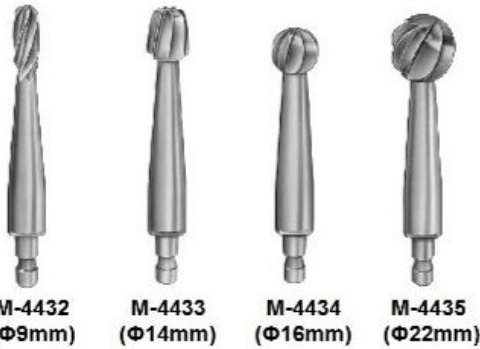

Miscellaneous Attachments to Hudson Braces

Hudson Burrs

M-4432 (Φ9mm)   M-4433 (Φ14mm)   M-4434 (Φ16mm)   M-4435 (Φ22mm)

- M-4508 - Φ35mm
- M-4509 - Φ40mm
- M-4510 - Φ45mm
- M-4511 - Φ50mm