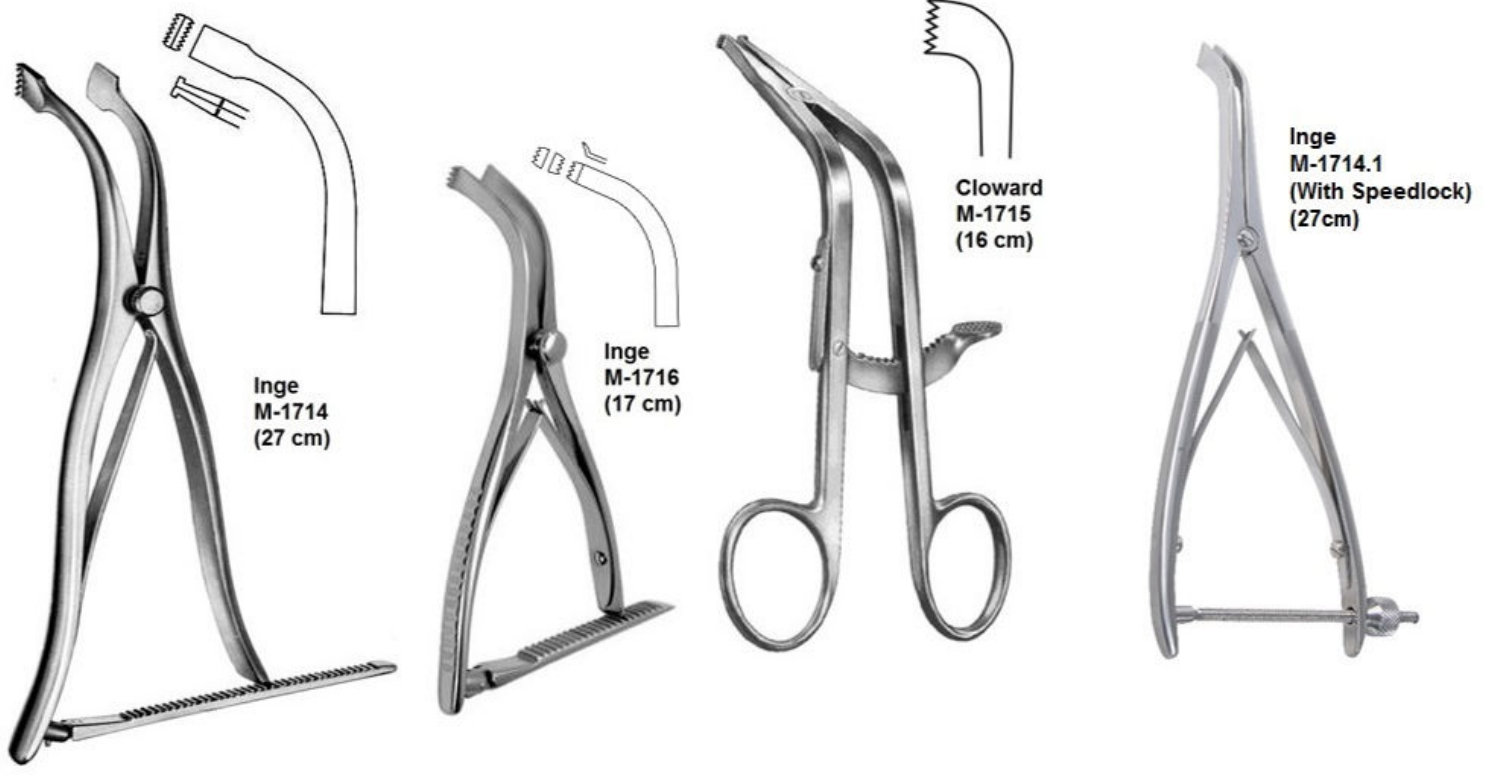

LAMINA SPREADERS

PUNCHES & RONGEURS

18cm

M-1744

3mm

M-1745

5mm

Ferris - Smith - Kerrison (Cloward Harper)

15cm / 20cm

3mm

M-1758 (15cm)

M-1759 (20cm)

5mm

M-1760 (15cm)

M-1761 (20cm)

3mm

M-1762 (15cm)

M-1763 (20cm)

5mm

M-1764 (15cm)

M-1765 (20cm)

3mm

M-1766 (15cm)

M-1767 (20cm)

5mm

M-1768 (15cm)

M-1769 (20cm)

Colclough (Richter)

18cm

Curved Up

M-1751 (2 X 10mm)

M-1752 (3 X 10mm)

M-1753 (4 X 10mm)

Curved Down

M-1754 (2 X 10mm)

M-1755 (3 X 10mm)

M-1756 (4 X 10mm)

Straight

M-1746 (2 X 10mm)

M-1747 (3 X 10mm)

M-1748 (4 X 10mm)

M-1749 (5 X 10mm)

M-1750 (6 X 10mm)

Ferris - Smith - Cushing

18cm

Ferris - Smith - Kerrison

Cutting	Upward	Downward	40° Forward
1mm	M-1770.1	M-1773.1	M-1776.1
2mm	M-1770	M-1773	M-1776
3mm	M-1771	M-1774	M-1777
4mm	M-1771.1	M-1774.1	M-1777.1
5mm	M-1772	M-1775	M-1778