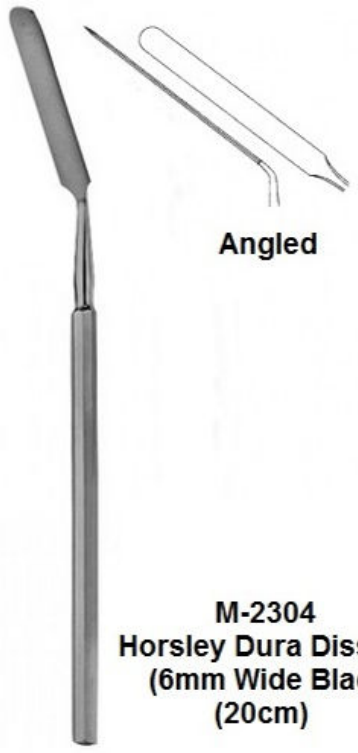

**Robb Vascular  
Dissector  
(24cm)**

**Toennis Dura  
Dissector  
(24cm)**

**M-2292 (Small)  
M-2293 (Large)**

**Davis Dissector  
M-2299  
(24.5cm)**

# DISSECTORS

**McDonald's  
M-2303  
(19cm)**

**Watson-Cheyne  
M-2124 (13cm)  
M-2125 (18cm)**

**Freer Vascular  
Spatula  
M-2300  
(18.5cm)**

**M-2515**

**M-2516**

**Fisch Dura  
Dissecting Hook  
(23cm)**

**M-2270**

**M-2271**

**Adson Dura  
Dissecting  
Hook  
(20cm)**

**M-2304  
Horsley Dura Dissector  
(6mm Wide Blade)  
(20cm)**

**M-2378 Left  
M-2379 Right**

**Dandy Nerve  
Root Retractor  
(21cm)**

**M-2377  
(Straight)**