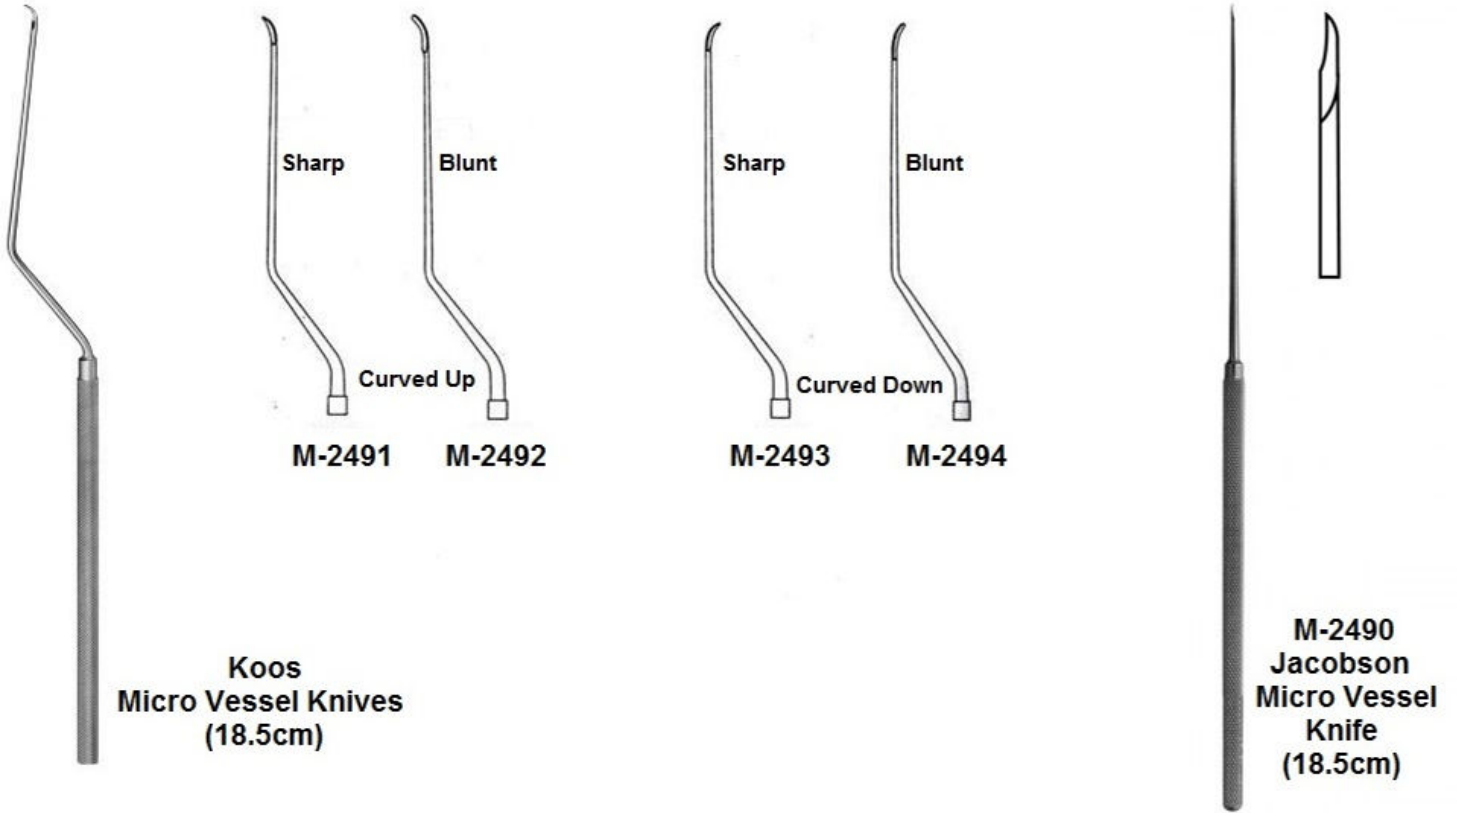

VESSEL KNIVES

**Koos
Micro Vessel Knives
(18.5cm)**

**M-2490
Jacobson
Micro Vessel
Knife
(18.5cm)**