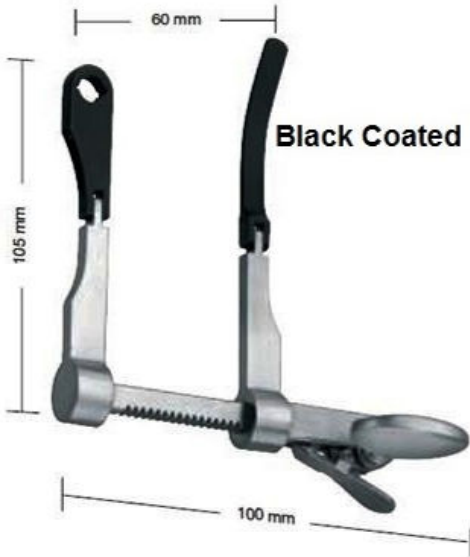

COUNTER RETRACTOR SET WITH SPECULUMS

Black Coated

M-4539
Caspar Counter Retractor
(Frame Only)

- M-4540 - 35mm
- M-4541 - 40mm
- M-4542 - 45mm
- M-4543 - 50mm
- M-4544 - 55mm
- M-4545 - 60mm
- M-4546 - 65mm
- M-4547 - 75mm
- M-4548 - 85mm

- M-4531 - 40mm
- M-4532 - 45mm
- M-4533 - 50mm
- M-4534 - 55mm
- M-4535 - 60mm
- M-4536 - 65mm
- M-4537 - 75mm
- M-4538 - 85mm

Speculum for Counter Retractor

Set Ordering Info

M-4549 - FusionKraft™ Caspar Counter Retractor, Complete Set including Frame M-4539 (X1) & set of any 5 Toothed blades