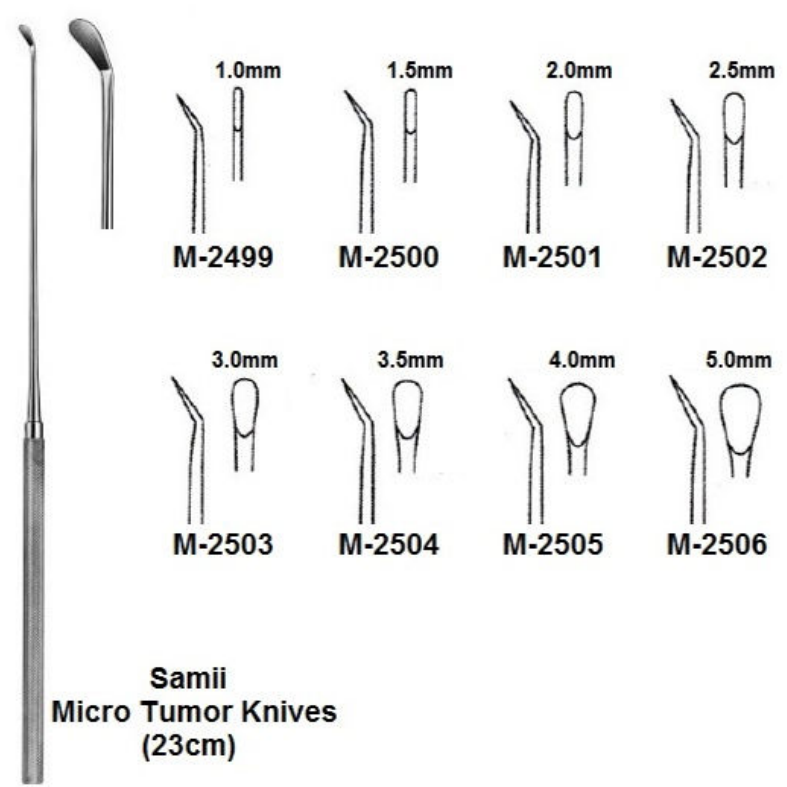

TUMOR FORCEPS, FORKS & KNIVES