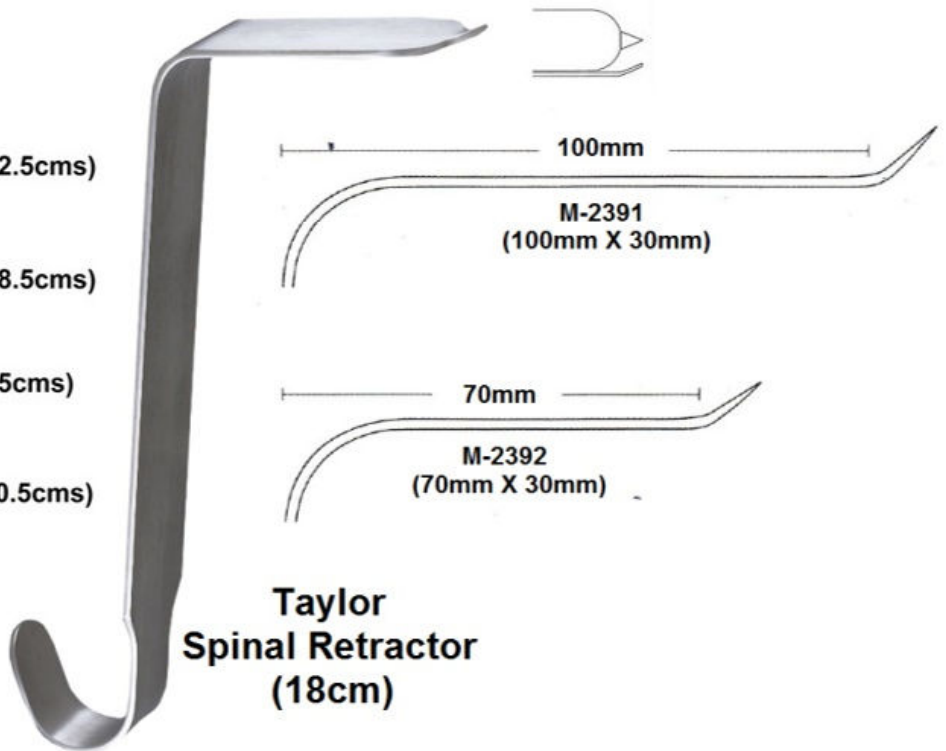

Taylor Spinal Retractor (18cm)