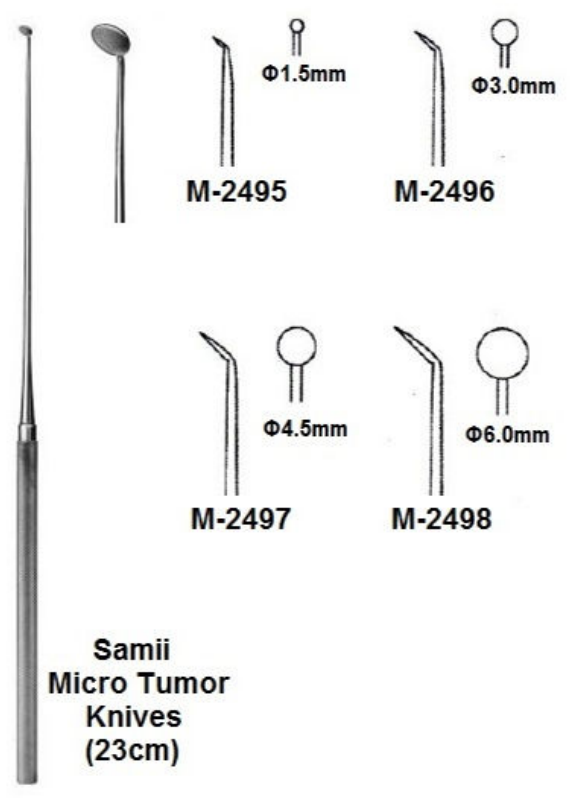

TUMOR FORCEPS, FORKS & KNIVES