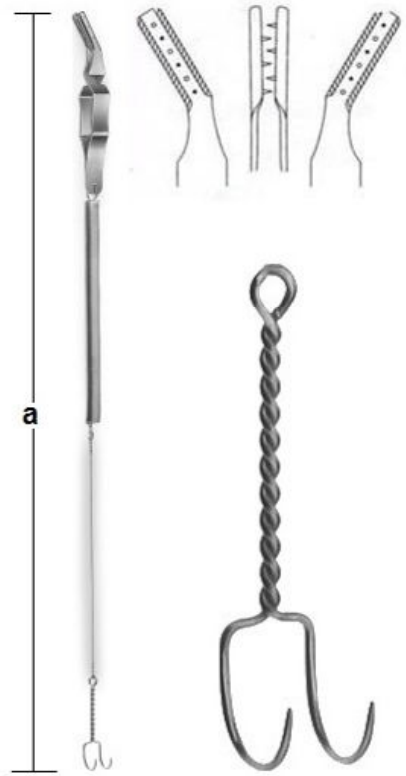

## MICRO FORCEPS

**Yasargil  
Micro Forceps**

0.6mm  
M-2452 (20cm)  
M-2453 (22cm)  
M-2454 (24cm)

0.9mm  
M-2455 (20cm)  
M-2456 (22cm)  
M-2457 (24cm)

0.6mm  
M-2458 (18cm)  
M-2459 (22cm)

0.9mm  
M-2460 (18cm)  
M-2461 (22cm)

## MICRO NEURO INSTRUMENTS

**Yasargil Galea Hooks  
M-2375 - 31cm  
M-2376 - 41cm**

**Yasargil  
Micro Ligature Carrier  
(18.5cm)**

**M-2532  
Curved**

**M-2533  
Long Curved**

**M-2534  
Rt. Angled**

**M-2535  
Circumflex**