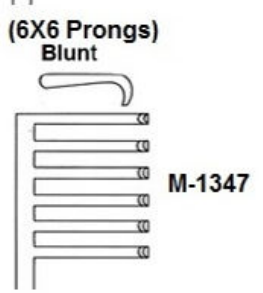

RETRACTORS

Adson
M-1344 to M-1347
(26.5 cm)

* Also known as N&N Retractor