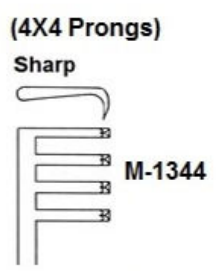

RETRACTORS

Adson
M-1344 to M-1347
(26.5 cm)

* Also known as N&N Retractor