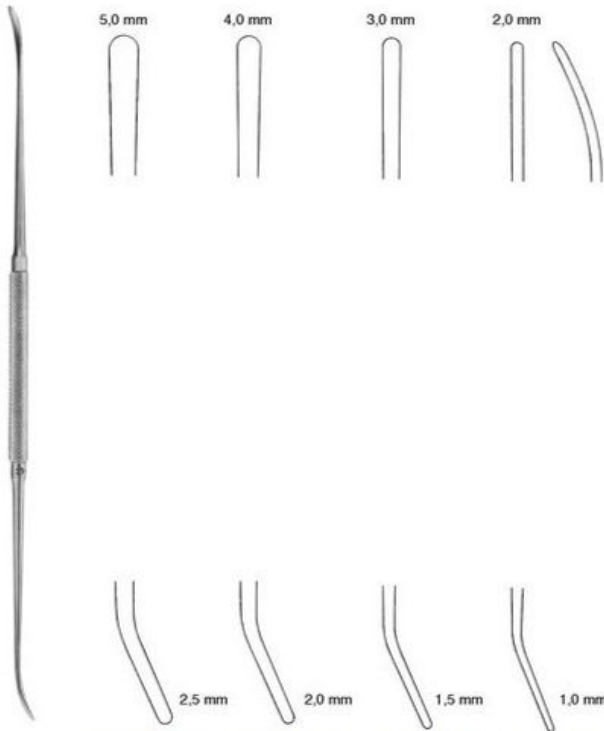

**#2**  
**(19.5cm)**  
**M-2263**

**#3**  
**(19.5cm)**  
**M-2264**

**#4**  
**(21cms)**  
**M-2265**

**#5**  
**(29cm)**  
**M-2266**

**Penfield Dissector Set (Set of 5)**

**M-2295 M-2296 M-2297 M-2298**

**Robb Vascular  
Dissector  
(24cm)**

**Toennis Dura  
Dissector  
(24cm)**

**M-2292 (Small)  
M-2293 (Large)**

**Davis Dissector  
M-2299  
(24.5cm)**