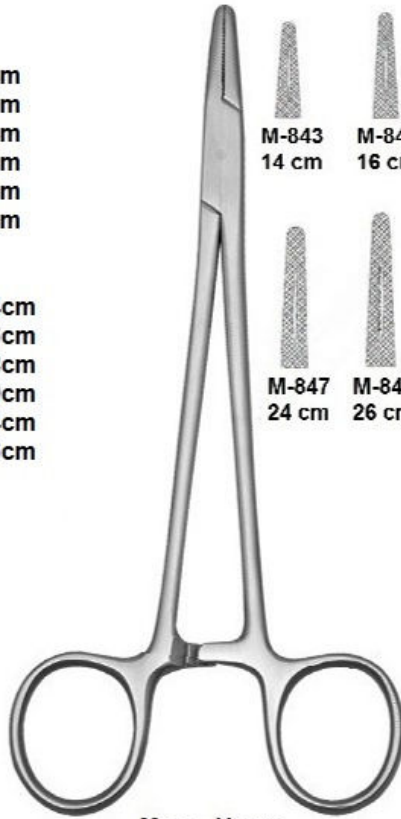

# NEEDLE HOLDERS

**Sarot Needle Holder**  
(TC & Non TC)

**Non TC**

- M-843S - 14cm
- M-844S - 16cm
- M-845S - 18cm
- M-846S - 20cm
- M-847S - 24cm
- M-848S - 26cm

**TC**

- M-843ST - 14cm
- M-844ST - 16cm
- M-845ST - 18cm
- M-846ST - 20cm
- M-847ST - 24cm
- M-848ST - 26cm

**Mayo - Hegar**  
M-843 to M-849  
(TC & Non-TC)

**Kilner**

- M-843B (14cm)
- M-844B (16cm)
- M-845B (18cm)
- M-846B (20cm)
- M-847B (24cm)
- M-848B (26cm)

**Bozeman Angled Needle Holders**  
(TC & Non-TC)

**Debaquey Needle Holder**  
(TC & Non-TC)

- M-839.1 (13cm)
- M-839.2 (15cm)
- M-839.3 (18cm)
- M-839.4 (21cm)
- M-839.5 (23cm)
- M-839.6 (25cm)
- M-839.7 (30cm)

**Ryder Needle Holder**  
(Regular & Mini)  
(TC & Non-TC)