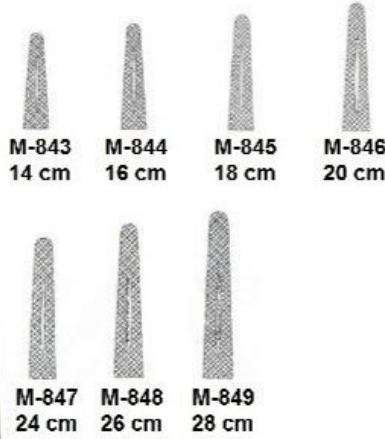

M-2058	M-2059	M-2060
12.5cm	15 cm	18 cm
M-2061	M-2062	M-2063
20 cm	23 cm	25 cm

**Taylor**  
M-480  
17.5 cm

M-481  
17.5 cm

**Taylor**  
M-482  
18.5 cm

**Cushing**  
M-485  
18 cm

M-486  
18 cm

**Potts - Smith**  
M-487  
18 cm  
M-488  
21 cm  
M-489  
25 cm

**Taylor**  
M-584  
(18.5 cm)

**De Bakey**

**De Bakey**

**3.5mm**

- M-640 (15 cm)
- M-641 (20 cm)
- M-642 (24 cm)
- M-643 (30 cm)

**2.8mm**

- M-651 (15 cm)
- M-652 (20 cm)
- M-653 (24 cm)
- M-654 (30 cm)

**2mm**

# NEEDLE HOLDERS

**Sarot Needle Holder**  
(TC & Non TC)

**Non TC**

- M-843S - 14cm
- M-844S - 16cm
- M-845S - 18cm
- M-846S - 20cm
- M-847S - 24cm
- M-848S - 26cm

**TC**

- M-843ST - 14cm
- M-844ST - 16cm
- M-845ST - 18cm
- M-846ST - 20cm
- M-847ST - 24cm
- M-848ST - 26cm

**Mayo - Hegar**  
M-843 to M-849  
(TC & Non-TC)

**Kilner**

- M-843B (14cm)
- M-844B (16cm)
- M-845B (18cm)
- M-846B (20cm)
- M-847B (24cm)
- M-848B (26cm)

**Bozeman Angled Needle Holders**  
(TC & Non-TC)