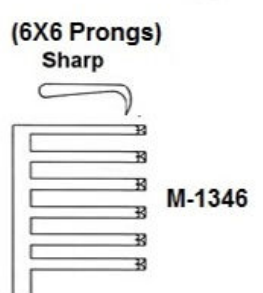

RETRACTORS

Adson
M-1344 to M-1347
(26.5 cm)

* Also known as N&N Retractor