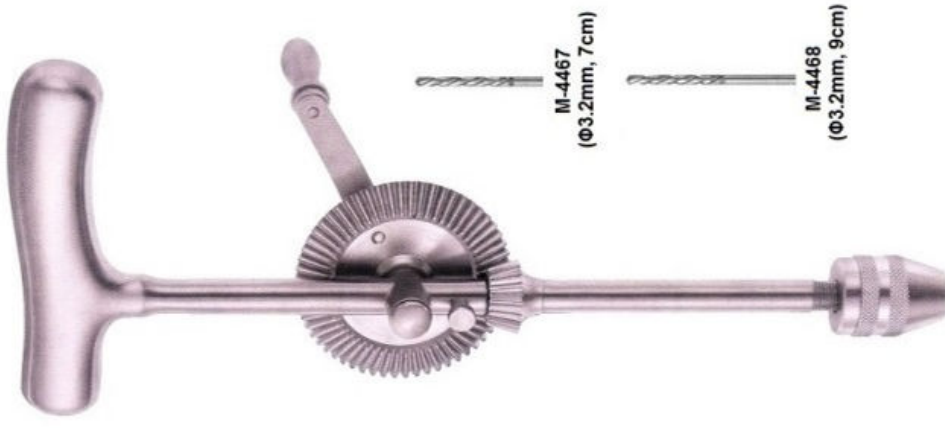

**HAND DRILLS**

**Stille Hand Drill Set  
M-4451 (20.5cm)**

**M-4464 - FusionKraft™ Stille Hand Drill Set, Complete with set of 7 Twist Drills, 4 Round Burrs & Trephine (M-4452 to M-4463)**

**Stille-Sherman Drill Set  
M-4465 (25cm)  
(Complete with 3 Twist Drills)**

**Moore Hand Drill  
M-4466 (28cm)**

(Complete with Jacobs Chuck & Key)

**M-4469 - FusionKraft™ Moore Hand Drill Set, Complete with M-4468 & M-4469**

**M-4472  
Wrench (Key)**

**Martin Hand Drill Set  
M-4471  
(Complete with Chuck & Wrench)  
(For Shanks Upto 6.35mm)**