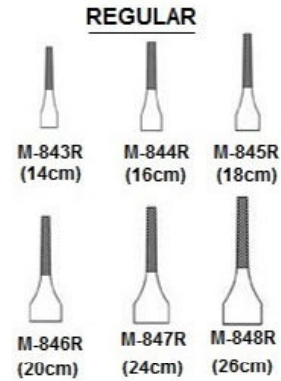

# NEEDLE HOLDERS

**Sarot Needle Holder**  
(TC & Non TC)

**Non TC**

- M-843S - 14cm
- M-844S - 16cm
- M-845S - 18cm
- M-846S - 20cm
- M-847S - 24cm
- M-848S - 26cm

**TC**

- M-843ST - 14cm
- M-844ST - 16cm
- M-845ST - 18cm
- M-846ST - 20cm
- M-847ST - 24cm
- M-848ST - 26cm

**Mayo - Hegar**  
M-843 to M-849  
(TC & Non-TC)

**Kilner**

- M-843B (14cm)
- M-844B (16cm)
- M-845B (18cm)
- M-846B (20cm)
- M-847B (24cm)
- M-848B (26cm)

**Bozeman Angled Needle Holders**  
(TC & Non-TC)

**Debaquey Needle Holder**  
(TC & Non-TC)

- M-839.1 (13cm)
- M-839.2 (15cm)
- M-839.3 (18cm)
- M-839.4 (21cm)
- M-839.5 (23cm)
- M-839.6 (25cm)
- M-839.7 (30cm)

**Ryder Needle Holder**  
(Regular & Mini)  
(TC & Non-TC)