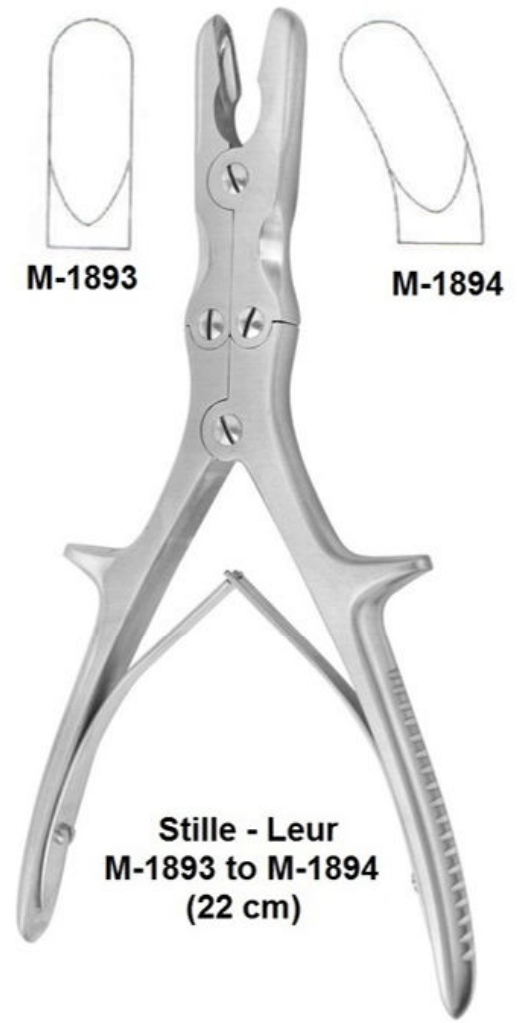

-  **M-3612 (Straight)**
-  **M-3613 (Right Angled)**
-  **M-3614 (Curved)**

**Castroviejo Calipers (17cm)**  
**(Scale 0 - 40mm)**

**M-2335 Jameson Callipers (With Locking Screw)**  
**Graduated, 0 - 80mm**

**M-2336 Thorpe Caliper (With Locking Screw)**  
**Graduated, 0-80mm**

- M-2120 (23cm)**
- M-2121 (32cm)**
- M-2122 (35cm)**
- M-2123 (40cm)**

- M-2119 - 8mm**
- M-2119.1 - 10mm**
- M-2119.2 - 12mm**
- M-2119.3 - 18mm**

**Cushing Vein Retractors**

# BONE RONGEUR FORCEPS

**Leksell - Stille**  
**M-1891**  
**(24 cm)**

**Frykholm**  
**M-1892**  
**(24 cm)**

**M-1893**

**M-1894**

**Stille - Leur**  
**M-1893 to M-1894**  
**(22 cm)**

**Semb**  
**M-1895**  
**(22.5 cm)**