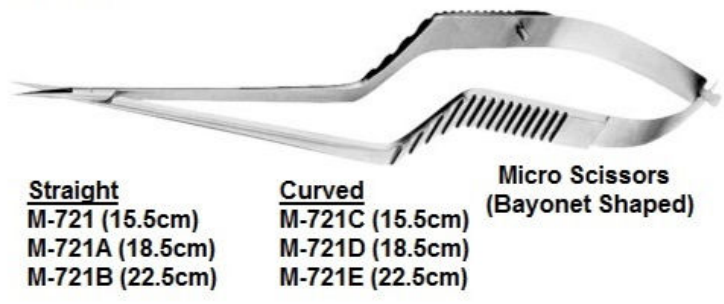

MICRO SCISSORS