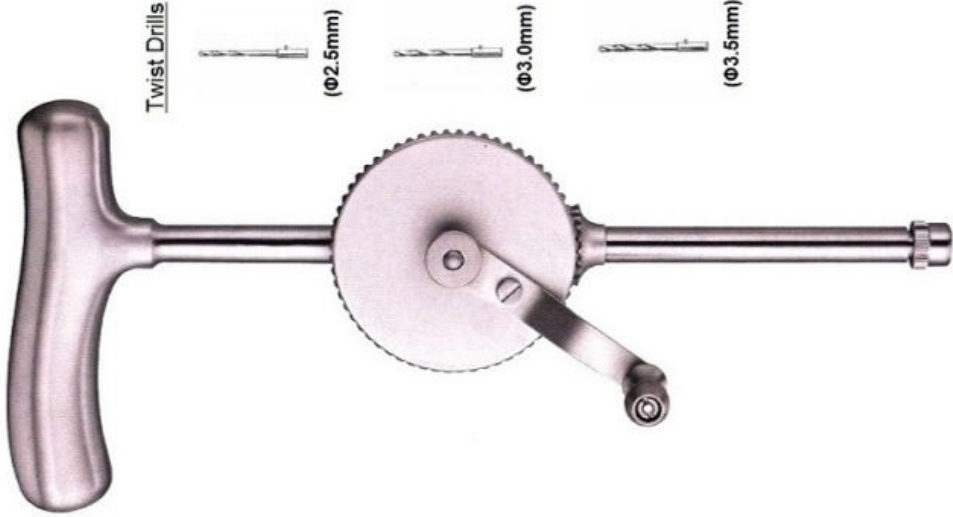

**Stille-Sherman Drill Set
M-4465 (25cm)
(Complete with 3 Twist Drills)**