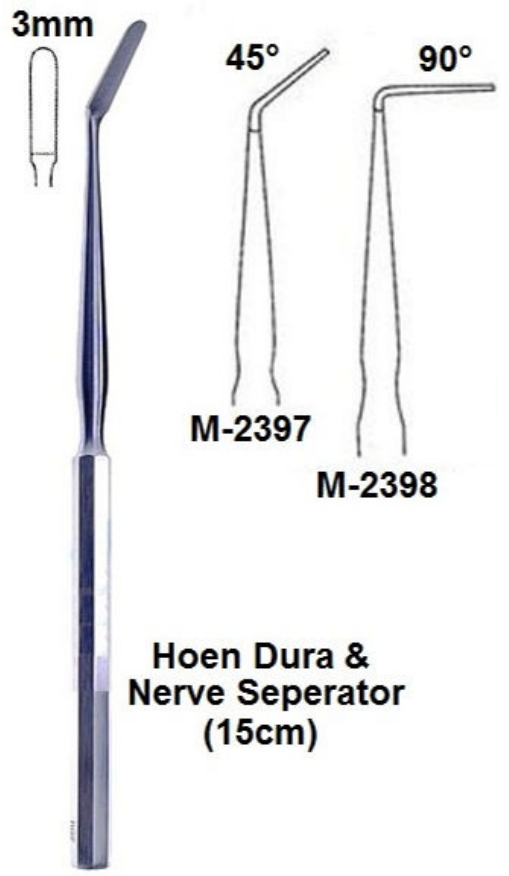

**M-2270**

**M-2271**

**Adson Dura  
Dissecting  
Hook  
(20cm)**

**M-2304  
Horsley Dura Dissector  
(6mm Wide Blade)  
(20cm)**

**M-2378 Left  
M-2379 Right**

**Dandy Nerve  
Root Retractor  
(21cm)**

**M-2377  
(Straight)**

**Hoehn Dura &  
Nerve Separator  
(15cm)**

**Jansen Bone Curette  
M-184  
(15cms, Straight Cups)**

**Jansen Bone Curette  
M-184A  
(15cms, Angled Cups)**