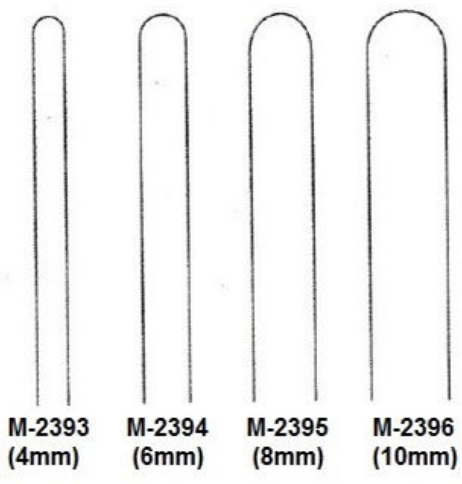

(Bayonet Style)

**Crile Nerve & Vessel Hook
M-2194
(20cm)**

M-2393 (4mm) M-2394 (6mm) M-2395 (8mm) M-2396 (10mm)