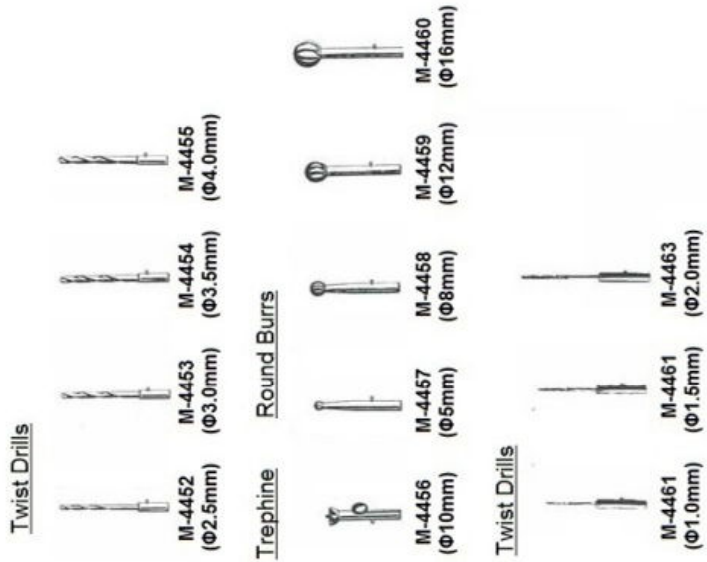

M-4464 - FusionKraft™ Stille Hand Drill Set, Complete with set of 7 Twist Drills, 4 Round Burrs & Trephine (M-4452 to M-4463)