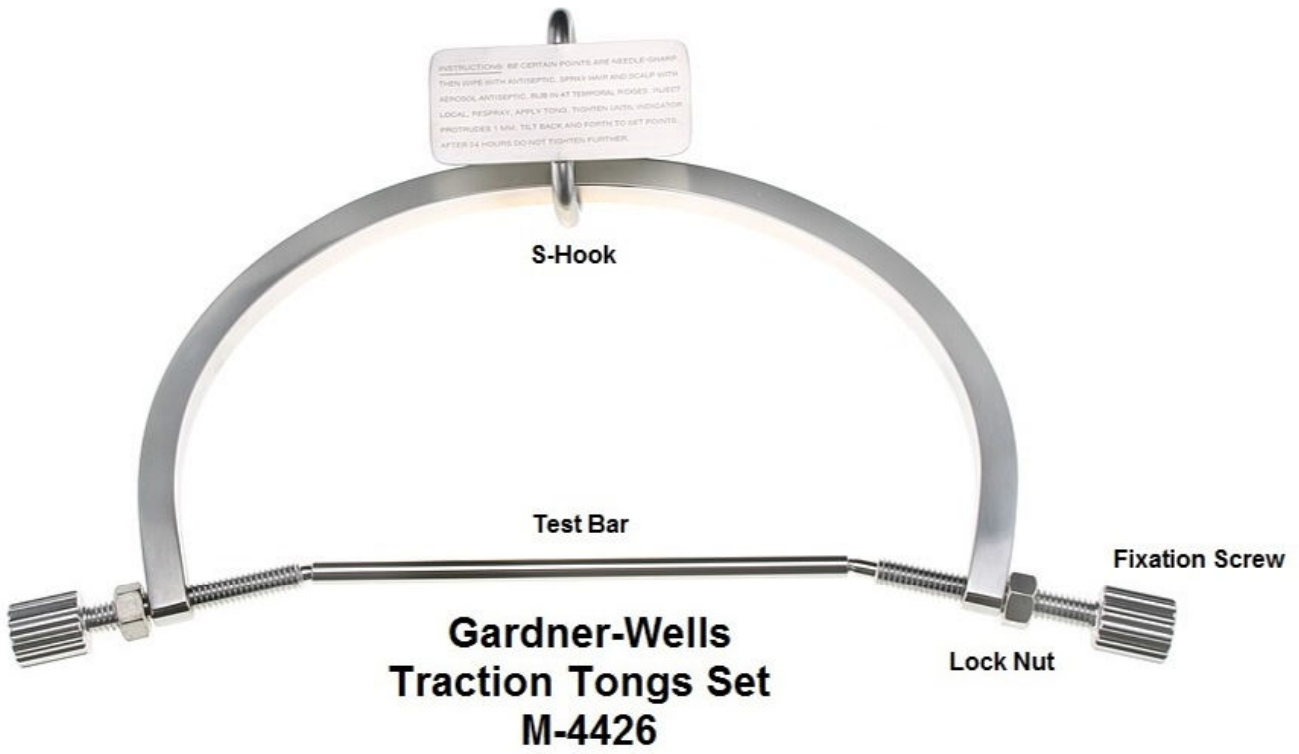

**Ralk Hand Drill Set**  
**M-4473**  
 (Complete with Chuck & Key)

**Tap Handle Drill Set**  
**M-4475**  
 (Complete with Chuck & Key)

**Twist Drill Bits**  
 (Fits Jacobs Chuck)

	Diameter(Φ)	Total Length	Flute Length
M-4477	1.0mm	55mm	25mm
M-4478	1.5mm	70mm	30mm
M-4479	2.0mm	85mm	38mm
M-4480	2.5mm	95mm	43mm
M-4481	2.7mm	85mm	32mm
M-4482	3.2mm	106mm	48mm
M-4483	3.5mm	112mm	52mm
M-4484	4.0mm	127mm	45mm
M-4485	4.5mm	127mm	51mm
M-4486	4.7mm	127mm	53mm
M-4487	5.0mm	127mm	57mm
<b>Extra Long Bits</b>			
M-4488	3.2mm	180mm	70mm
M-4489	3.5mm	180mm	70mm
M-4490	4.5mm	180mm	70mm
M-4491	6.0mm	180mm	70mm

# TRACTION TONGS

**Crutchfield Traction Tongs Set**  
(Complete Incl. 2 Burrs)

**SKULL INSTRUMENTS**

**M-2374**  
Cone Cranial Punch  
(21cm)

**M-2373**  
De Vilbiss  
Skull Channelling Forceps  
(21cms)

Φ27cm  
  
**M-3682**  
Hajek Mallet  
(225gms)