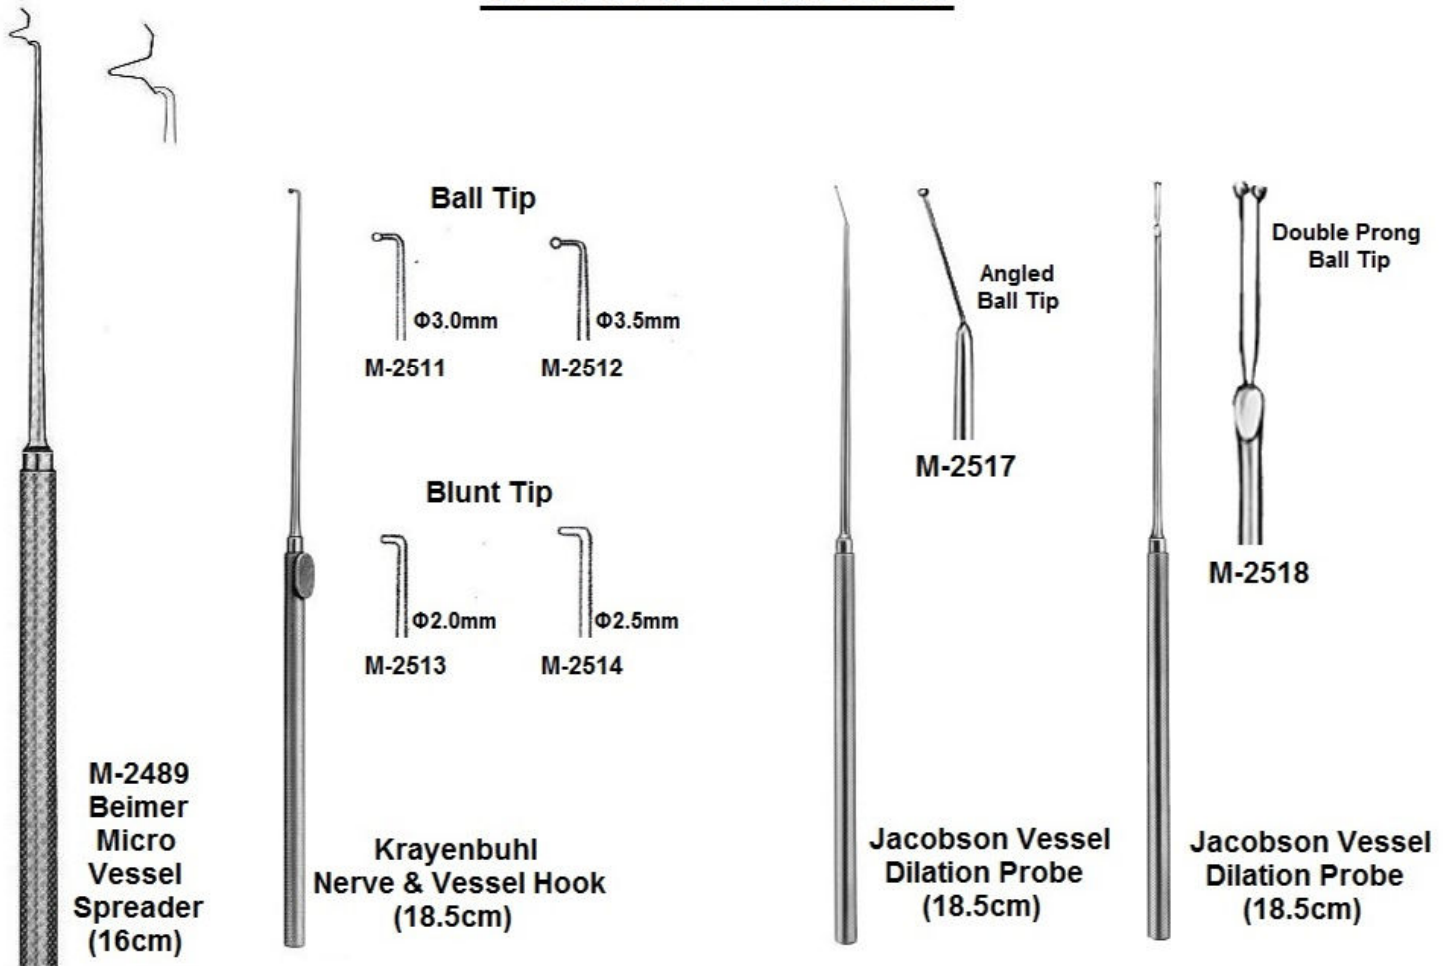

VESSEL PROBES

**M-2489
Beimer
Micro
Vessel
Spreader
(16cm)**

**Krayenbuhl
Nerve & Vessel Hook
(18.5cm)**

**Jacobson Vessel
Dilation Probe
(18.5cm)**

**Jacobson Vessel
Dilation Probe
(18.5cm)**