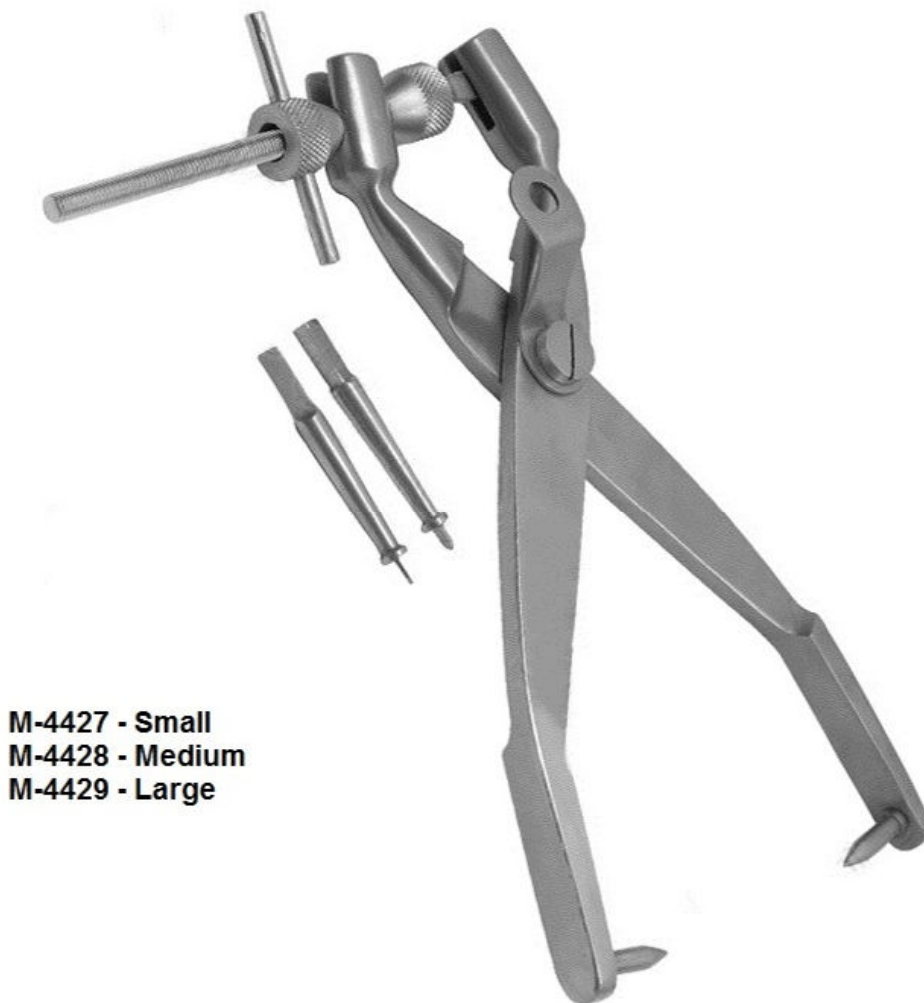

TRACTION TONGS

Crutchfield Traction Tongs Set
(Complete Incl. 2 Burrs)