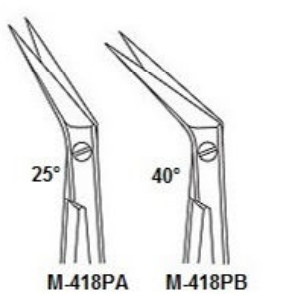

MICRO SCISSORS

25°

40°

**Micro Scissors
(Round Handle)**