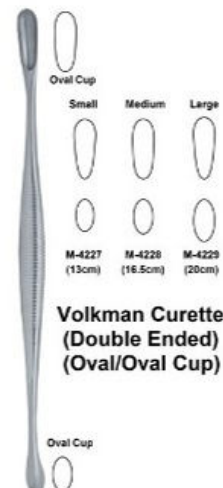

**Volkman Curette (Double Ended) (Oval/Round Cup)**

**Volkman Curette (Double Ended) (Oval/Oval Cup)**

-  **M-3609 (Straight)**
-  **M-3610 (Angled)**
-  **M-3611 (Curved)**

**Castroviejo Calipers (9cm)**  
**(Scale 0 - 20mm)**