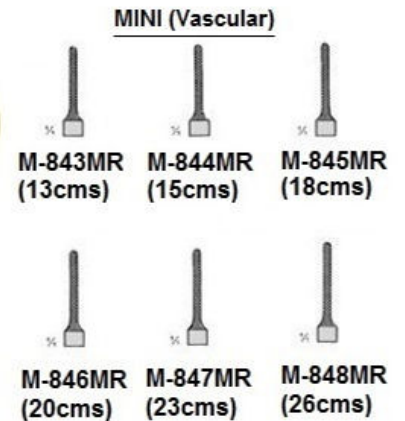

# NEEDLE HOLDERS

**Sarot Needle Holder**  
(TC & Non TC)

**Non TC**

- M-843S - 14cm
- M-844S - 16cm
- M-845S - 18cm
- M-846S - 20cm
- M-847S - 24cm
- M-848S - 26cm

**TC**

- M-843ST - 14cm
- M-844ST - 16cm
- M-845ST - 18cm
- M-846ST - 20cm
- M-847ST - 24cm
- M-848ST - 26cm

**Mayo - Hegar**  
M-843 to M-849  
(TC & Non-TC)

**Kilner**

- M-843B (14cm)
- M-844B (16cm)
- M-845B (18cm)
- M-846B (20cm)
- M-847B (24cm)
- M-848B (26cm)

**Bozeman Angled Needle Holders**  
(TC & Non-TC)

**Debaquey Needle Holder**  
(TC & Non-TC)

- M-839.1 (13cm)
- M-839.2 (15cm)
- M-839.3 (18cm)
- M-839.4 (21cm)
- M-839.5 (23cm)
- M-839.6 (25cm)
- M-839.7 (30cm)

**Ryder Needle Holder**  
(Regular & Mini)  
(TC & Non-TC)