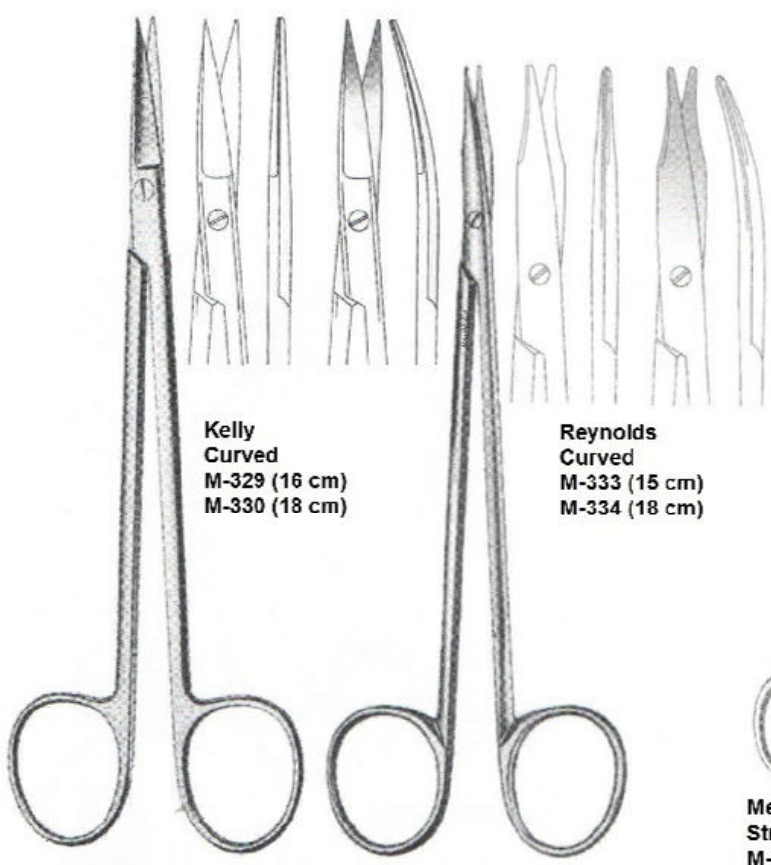

Metzenbaum - Nelson Straight
M-339 (18 cm)
M-340 (20 cm)
M-341 (23 cm)
M-342 (25 cm)
M-343 (28 cm)
M-344 (30 cm)

DISSECTING SCISSORS

Kelly Curved
M-329 (16 cm)
M-330 (18 cm)

Reynolds Curved
M-333 (15 cm)
M-334 (18 cm)

Kelly Straight
M-327 (16 cm)
M-328 (18 cm)

Reynolds Straight
M-331 (15 cm)
M-332 (18 cm)