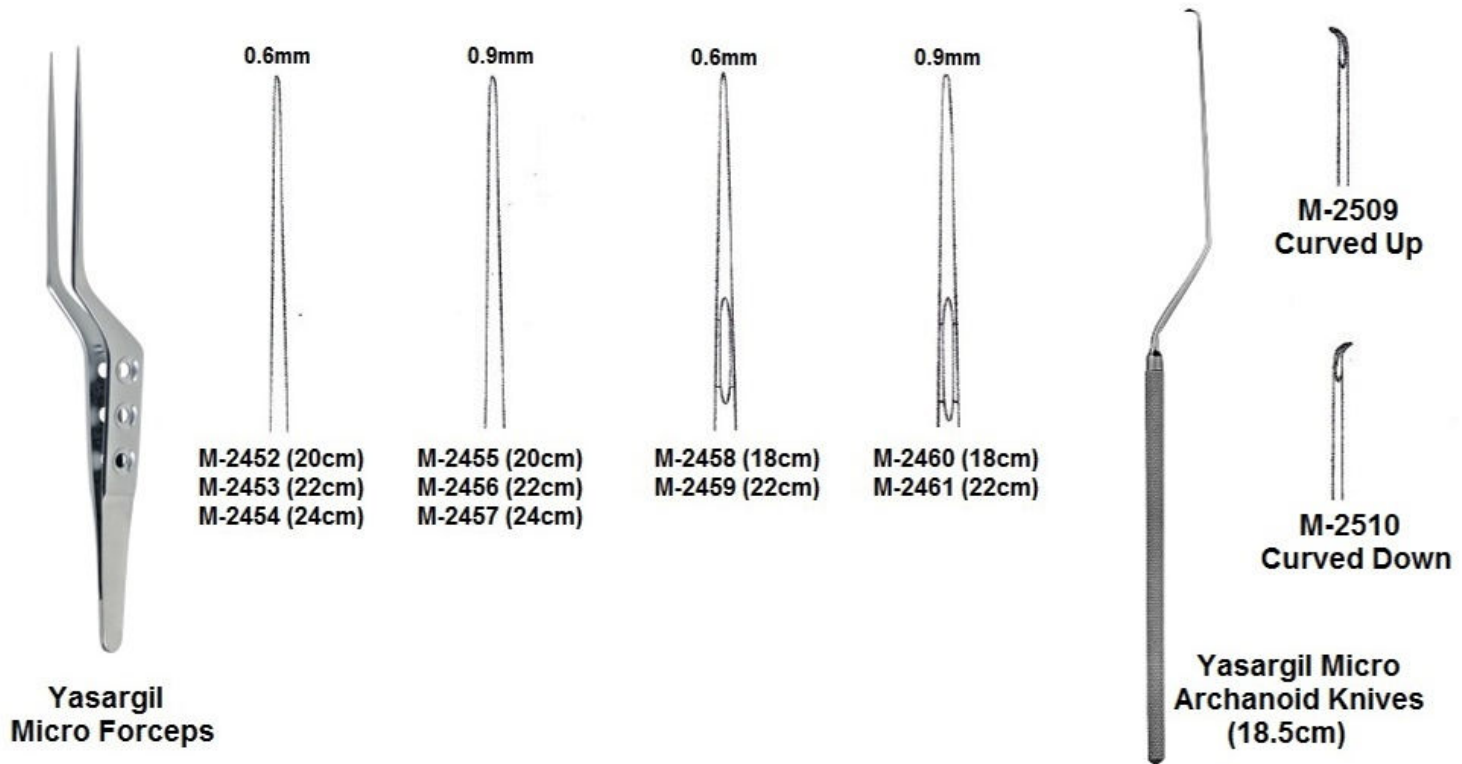

**M-723C  
(Curved)  
(18cm)**

**M-723B  
Straight  
(18cm)**

**Potts-Smiths  
(19cms)**

25°

40°

**M-418PA**

**M-418PB**

60°

90°

**M-418PC**

**M-418PD**

**Schmieden-Tailor  
Dura Scissors**

**M-2269  
(16cm)**

**Micro Scissors  
(Round Handle)**

## MICRO FORCEPS

**Yasargil  
Micro Forceps**

0.6mm  
M-2452 (20cm)  
M-2453 (22cm)  
M-2454 (24cm)

0.9mm  
M-2455 (20cm)  
M-2456 (22cm)  
M-2457 (24cm)

0.6mm  
M-2458 (18cm)  
M-2459 (22cm)

0.9mm  
M-2460 (18cm)  
M-2461 (22cm)