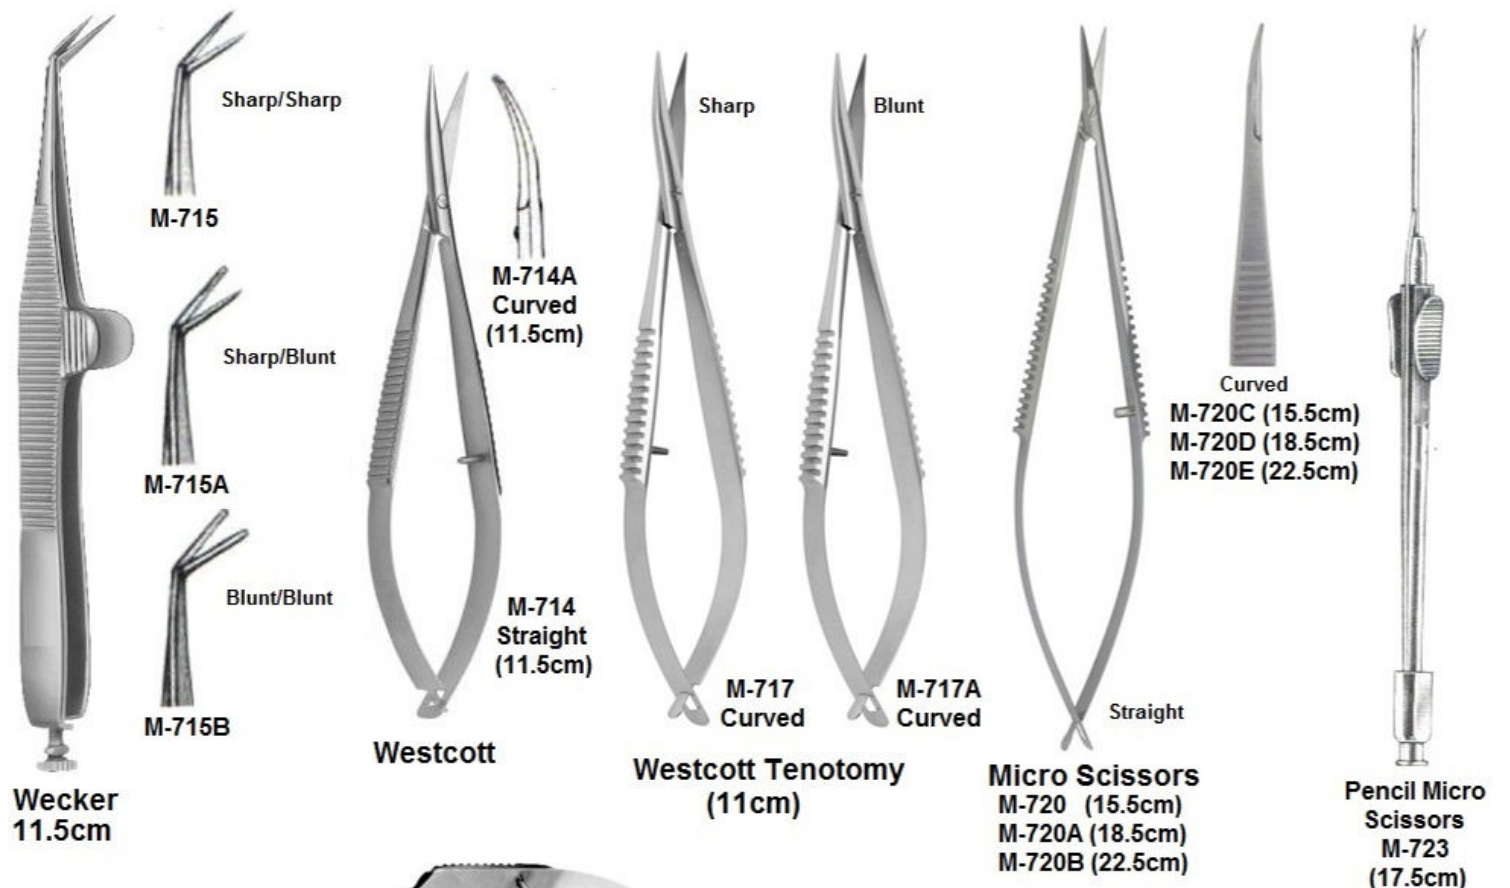

MICRO SCISSORS