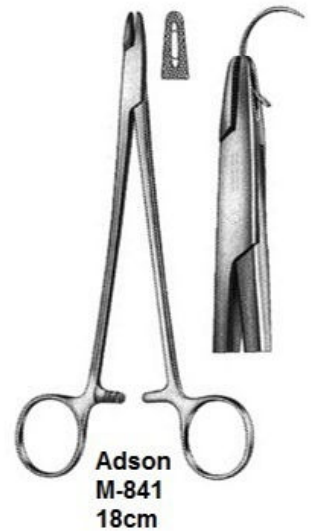

**Debaquey Needle Holder**  
(TC & Non-TC)

- M-839.1 (13cm)
- M-839.2 (15cm)
- M-839.3 (18cm)
- M-839.4 (21cm)
- M-839.5 (23cm)
- M-839.6 (25cm)
- M-839.7 (30cm)

**Ryder Needle Holder**  
(Regular & Mini)  
(TC & Non-TC)

**NEEDLE HOLDERS**