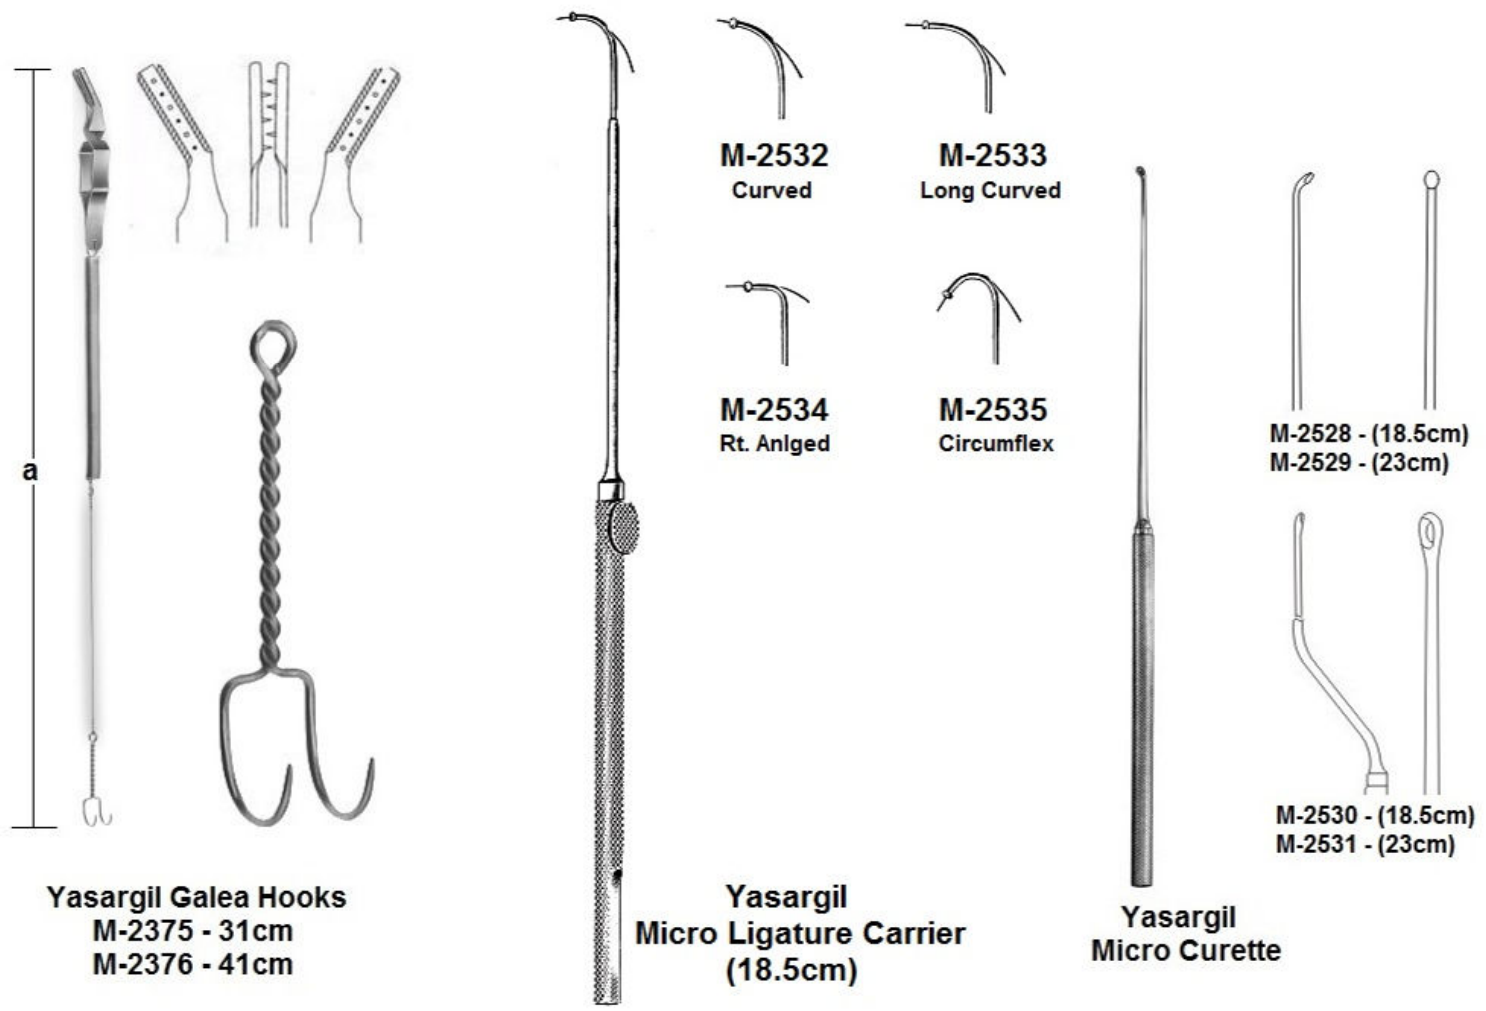

## MICRO FORCEPS

**Yasargil  
Micro Forceps**

0.6mm  
M-2452 (20cm)  
M-2453 (22cm)  
M-2454 (24cm)

0.9mm  
M-2455 (20cm)  
M-2456 (22cm)  
M-2457 (24cm)

0.6mm  
M-2458 (18cm)  
M-2459 (22cm)

0.9mm  
M-2460 (18cm)  
M-2461 (22cm)

## MICRO NEURO INSTRUMENTS

**Yasargil Galea Hooks  
M-2375 - 31cm  
M-2376 - 41cm**

**Yasargil  
Micro Ligature Carrier  
(18.5cm)**

**M-2532  
Curved**

**M-2533  
Long Curved**

**M-2534  
Rt. Angled**

**M-2535  
Circumflex**